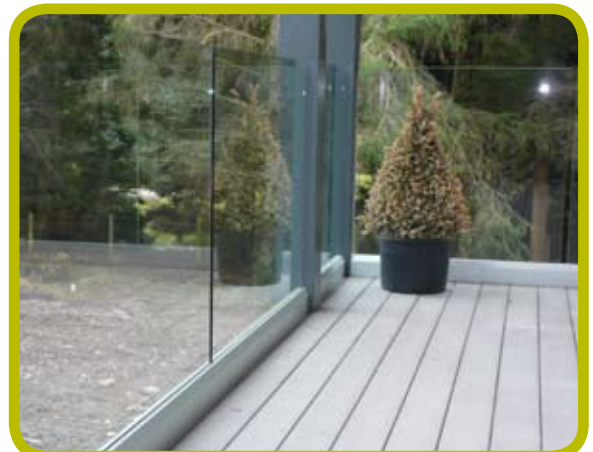

# AC Yule Glass Balustrades

AC Yule Balustrades are a colour-coated aluminium railing system, which is strong, elegant and maintenance free. It is available in three styles: full height glass, semi-frameless glass and frameless glass, with either toughened glass or vertical baluster options, in a wide range of colours. Suitable for Decks, Stairways, Balconies, Handrails, Pool Surrounds, Boundry Fences, Pool Gates, Stairway Gates. These systems can be supply only or supply and fit.

## Frameless system

- Fully adjustable for glass alignment
- Easy re-adjustment if deck moves
- Grout free installation
- All fixings concealed
- Standard 20 micron natural anodized & powder coated finish
- Can be side fixed or based fixed
- Timber, concrete or steel installation
- Base fixing allows for installation inside the deck
- Base fixing covers can be slotted to allow drainage
- Non toe hold design

This frameless balustrade system is designed to be used with 15mm toughened glass polished on all edges to create a base mounted frameless balustrade.

This system is suitable for external and internal balustrades and pool fence installations.

This unique system is fully adjustable for glass alignment if the deck ever moves.

*Make the most of a special view with an  
AC Yule Balustrade*

**AC YULE**